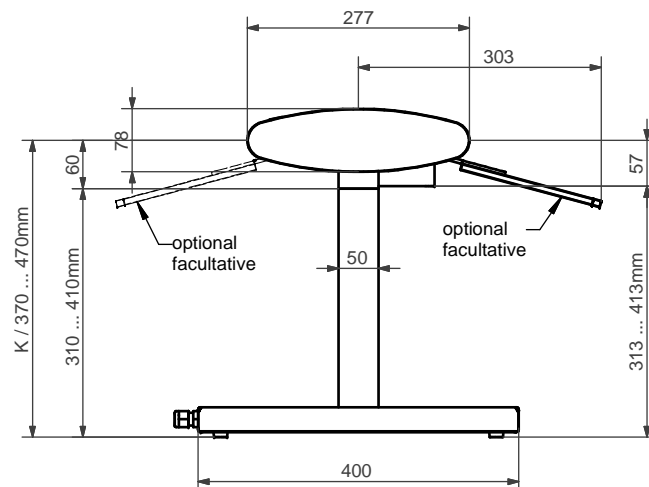

Typ KW
Doppelkanal kalt/warm
Canal double froid/chaud
Double bridge cold/hot